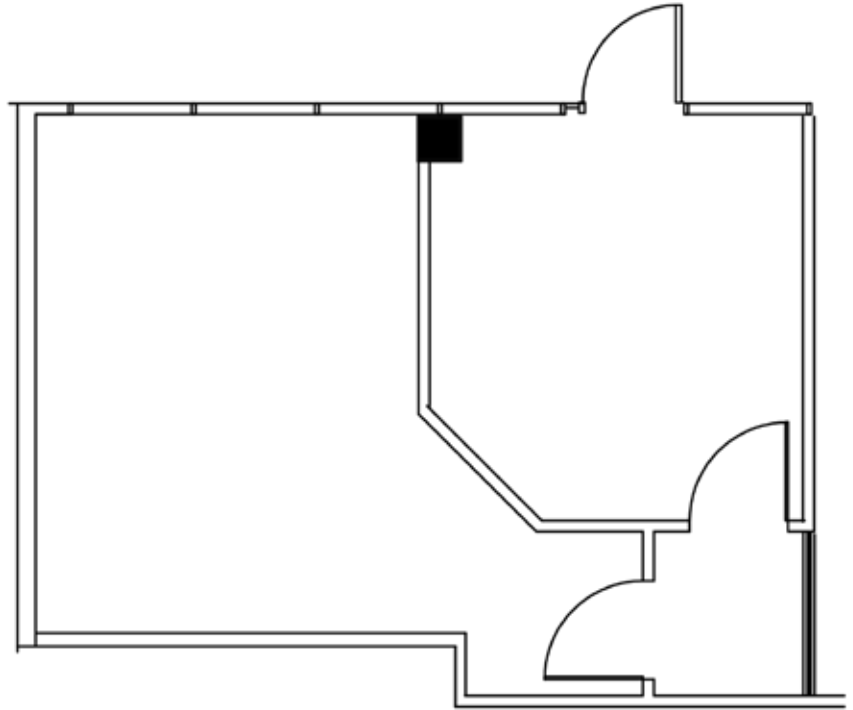

480 North Belt - Suite 100A

480 North Sam Houston Parkway, Houston, TX 77060

www.oakleafmgmt.com

Suite 100A Amenities:

- 474 SF NRA
- Excellent location with direct access to George Bush Intercontinental Airport, Beltway 8 and I-45
- Three-story atrium with landscaped lobby
- Exterior landscaping with park benches
- Building is 100% sprinklered
- On-site security & controlled access
- On-site engineering
- Ample parking with covered parking available
- Custom TI available