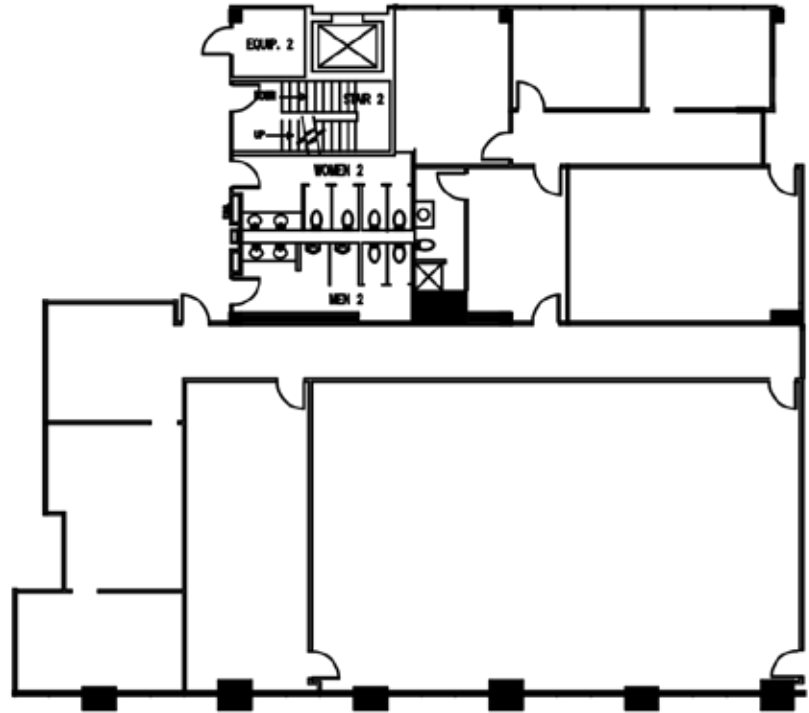

480 North Belt - Suite 220

480 North Sam Houston Parkway, Houston, TX 77060

www.oakleafmgmt.com

Suite 220 Amenities:

- 4,952 SF NRA
- Excellent location with direct access to George Bush Intercontinental Airport, Beltway 8 and I-45
- Reception area
- Three offices with atrium views
- Large bullpen
- Interior restroom and shower
- Storage / Server room
- Workstation
- Custom TI available