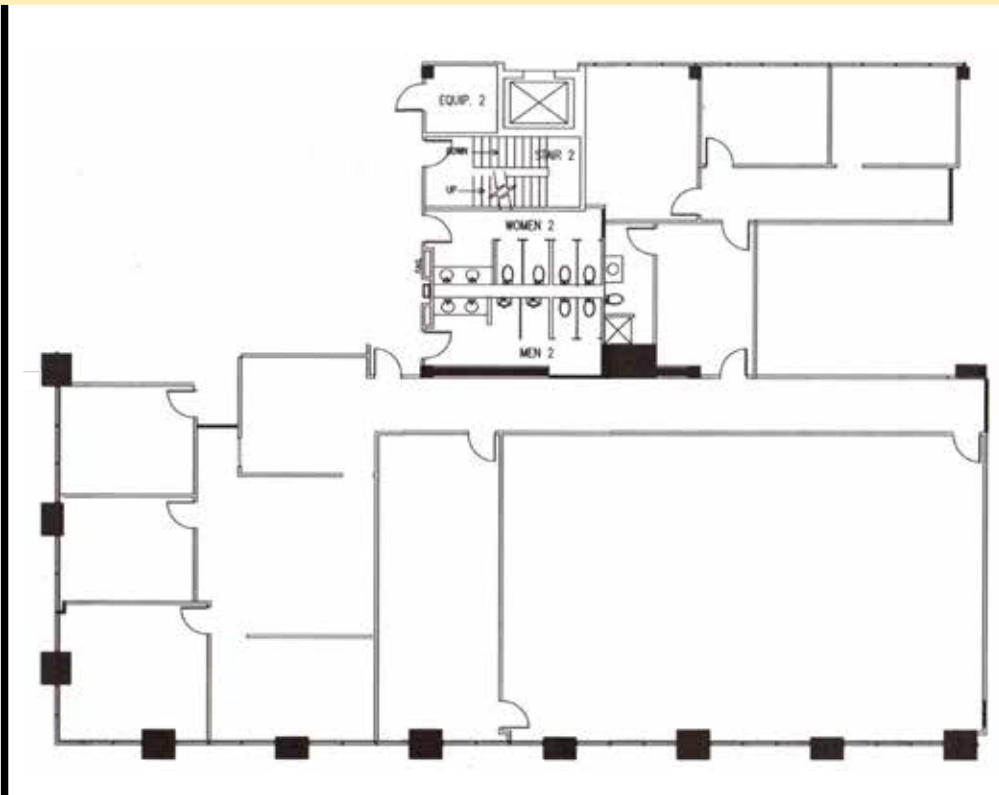

480 North Belt - Suite 220

480 North Sam Houston Parkway, Houston, TX 77060

www.oakleafmgmt.com

Suite 220 Amenities:

- 5,856 SF NRA
- Excellent location with direct access to George Bush Intercontinental Airport, Beltway 8 and I-45
- Reception area
- Three offices with window views
- Three offices with atrium views
- Large bullpen
- Interior restroom and shower
- Storage / Server room
- Workstation
- Custom TI available