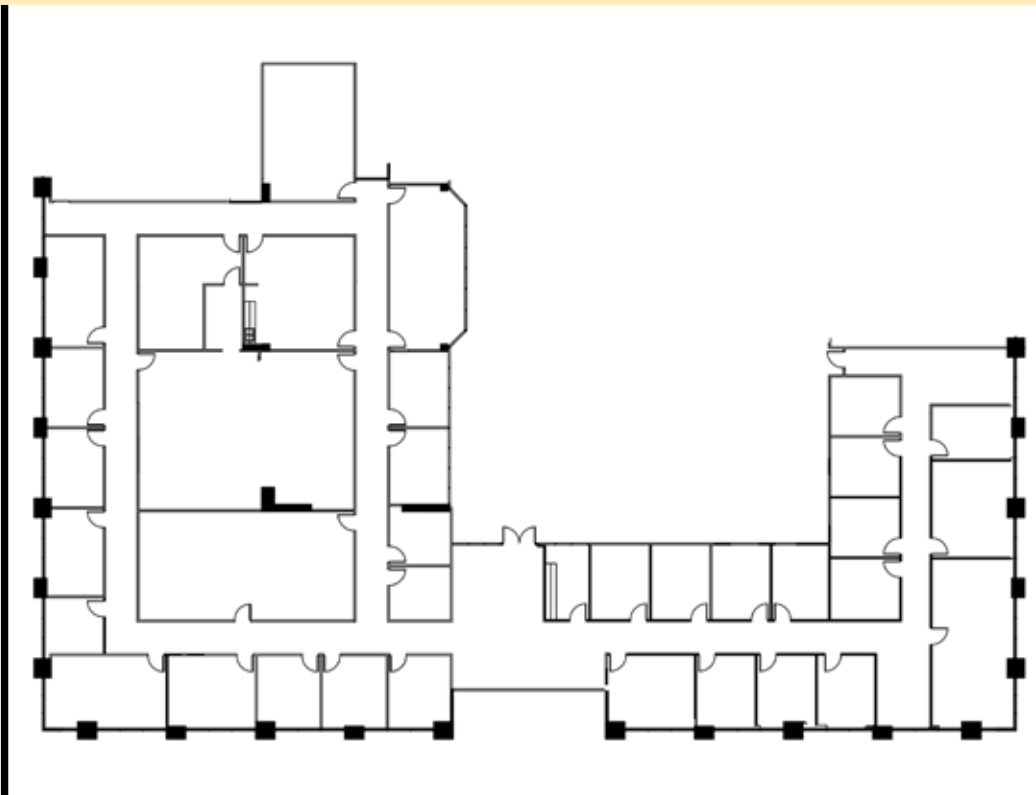

Contact: R Thomas Asch • 713-541-9724 main • tasch@oakleafmgmt.com