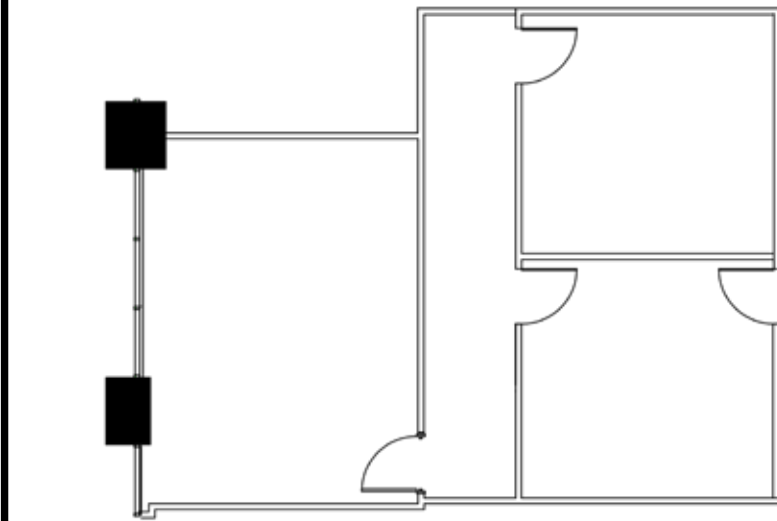

480 North Belt - Suite 310

480 North Sam Houston Parkway, Houston, TX 77060

www.oakleafmgmt.com

Suite 310 Amenities:

- 928 SF NRA
- Excellent location with direct access to George Bush Intercontinental Airport, Beltway 8 and I-45
- Two offices (one window / one interior)
- Reception area
- Building is 100% sprinklered